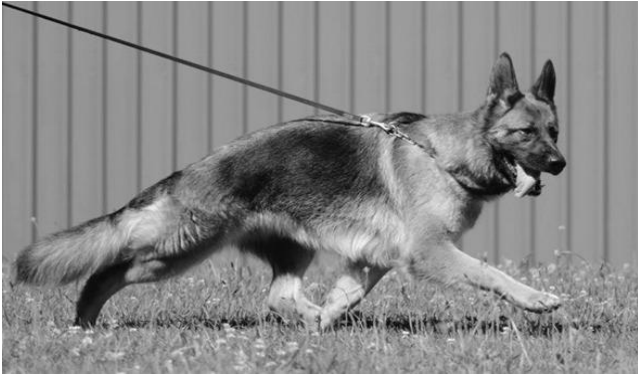

ELLY DEI PRECISION (Imp Can.)**CL 1**

Survey No 1133/1/B/WAI
Survey Date 19.03.2016
Surveyor J. Saltiel
Reg. No. ZU479778
Tattoo. No CEC25ZRE
H.D. Xray 'a' nml
Elbows nml
Birth date 26.10.12

Sire: **G.Sire:** ZEPPO v KLEBINGER SCHLOFF Sch 3 hips a fast nl elbows
 X BOX DEI PRECISION Sch3 IPO3 VA 1 hips a fast nl elbows nml
G. Dam: TOSKA v FRANKENGOLD Sch2 Kkl 1 hips nml a1 elbows

Dam: **G.Sire:** RIO VON ARMINIUS KKI 1 (DNA) hips a nml elbows ä" 1
 EXIA DEI PRECISION Sch1 Kkl 1 hips elbows
G. Dam: JOJO vom ZELLWALDRAND Sch 3 hips a fast nl elbows 02

Breeder: P. Eram**Residence:** Canada**Line Breeding:** Nil**Owner:** L. Cunningham**Address:** Auckland**A. FINDINGS ON THE DAY OF THE SURVEY (general description of the appearance and constitution, size)**

A desired medium sized (58cm) strong black and gold bitch of very good proportions, who is well pigmented with strong expressive head and desired eye colour. Presented in good, dry, firm condition. Good length of neck, good underchest development. High withers, firm back, correct length and lay of croup. Very good angulations of the fore and hind quarter. Correct coming and going. Displays very good reach and powerful drive with correct sequence of steps. Exhibited very good loose lead gaiting. Shows alert and interested characteristics, calm and firm to the gun.

B PARTICULAR VIRTUES & FAULTS (in addition to findings in A)

A 3 year old bitch of commendable size and type carrying lines of very good size. She displays a harmonious picture both in stance and movement. While showing good calmness she is also alert with good ear set.